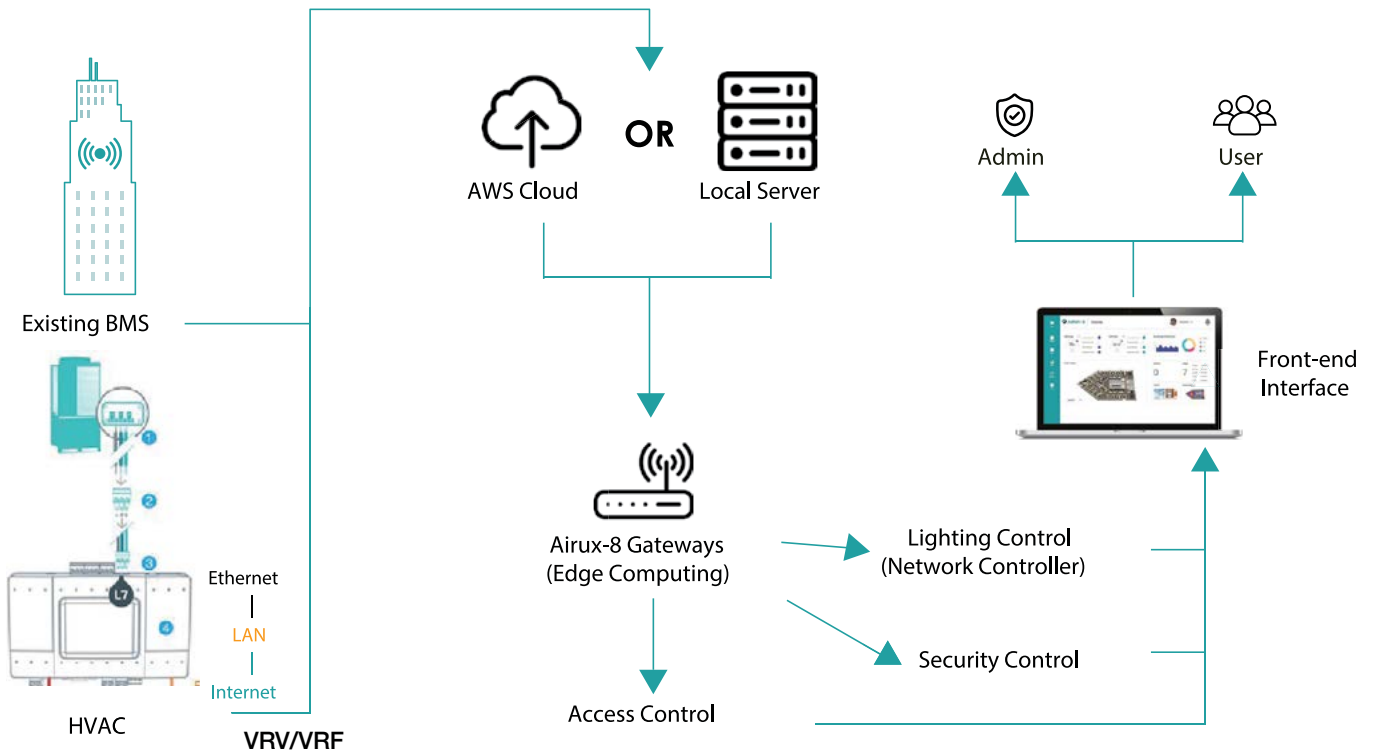

BMS Compatibility

Able to interface with existing building BMS and function concurrently to provide actionable insights.

Flexible Deployment

Plug and play system provide flexibility to deploy on the cloud or on premise servers.

Open API

Able to intergrate with 3rd party systems such as security, access and visitor management systems.

Reduce Operational Cost

AI engine optimises energy efficiency, increases energy savings and reduce manpower costs.

Data Analytics

Heat mapping data history enable facility teams to improve space management and occupant experience.

SYSTEM TECHNOLOGY ARCHITECTURE

OUR SYSTEM AT A GLANCE

Energy Usage

Lighting and HVAC energy consumption is tabulated and compiled into weekly report, with detailed breakdown to aid in savings