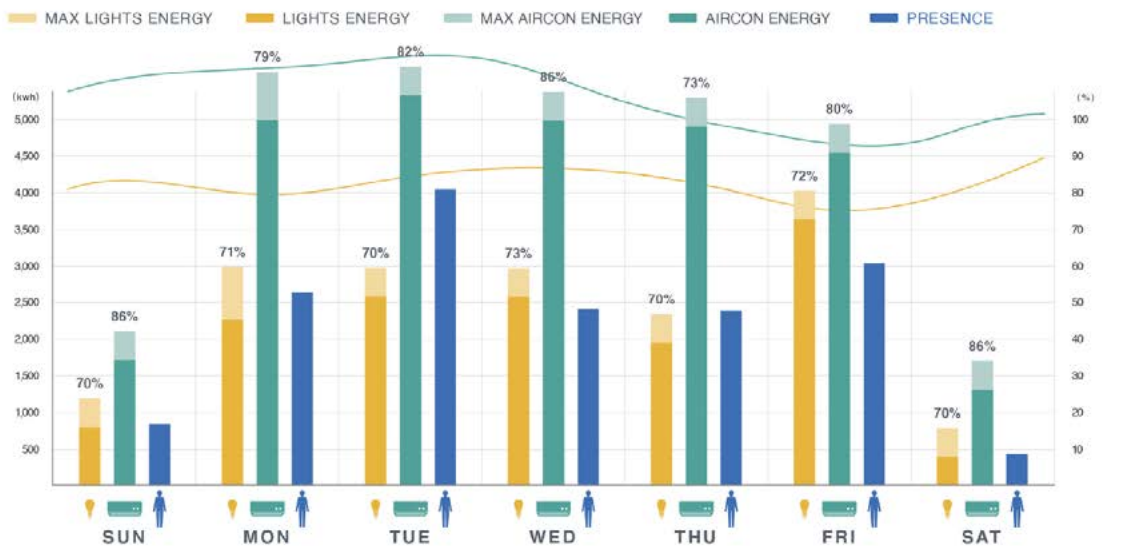

Data Analytics

Heat mapping data history enable facility teams to improve space management and occupant experience.

SYSTEM TECHNOLOGY ARCHITECTURE

OUR SYSTEM AT A GLANCE

Energy Usage

Lighting and HVAC energy consumption is tabulated and compiled into weekly report, with detailed breakdown to aid in savings

PRESENCE ANALYSIS

9 / JULY / 2020

Day + Total +

PRESENCE ANALYSIS

9 / JULY / 2020

Week + Total +

Data Overview

Comprehensive day to week data overview of energy consumption levels.