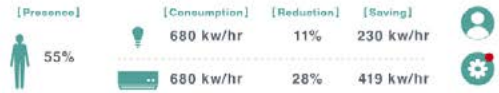

PRESENCE ANALYSIS

9 / JULY / 2020

Week + Total +