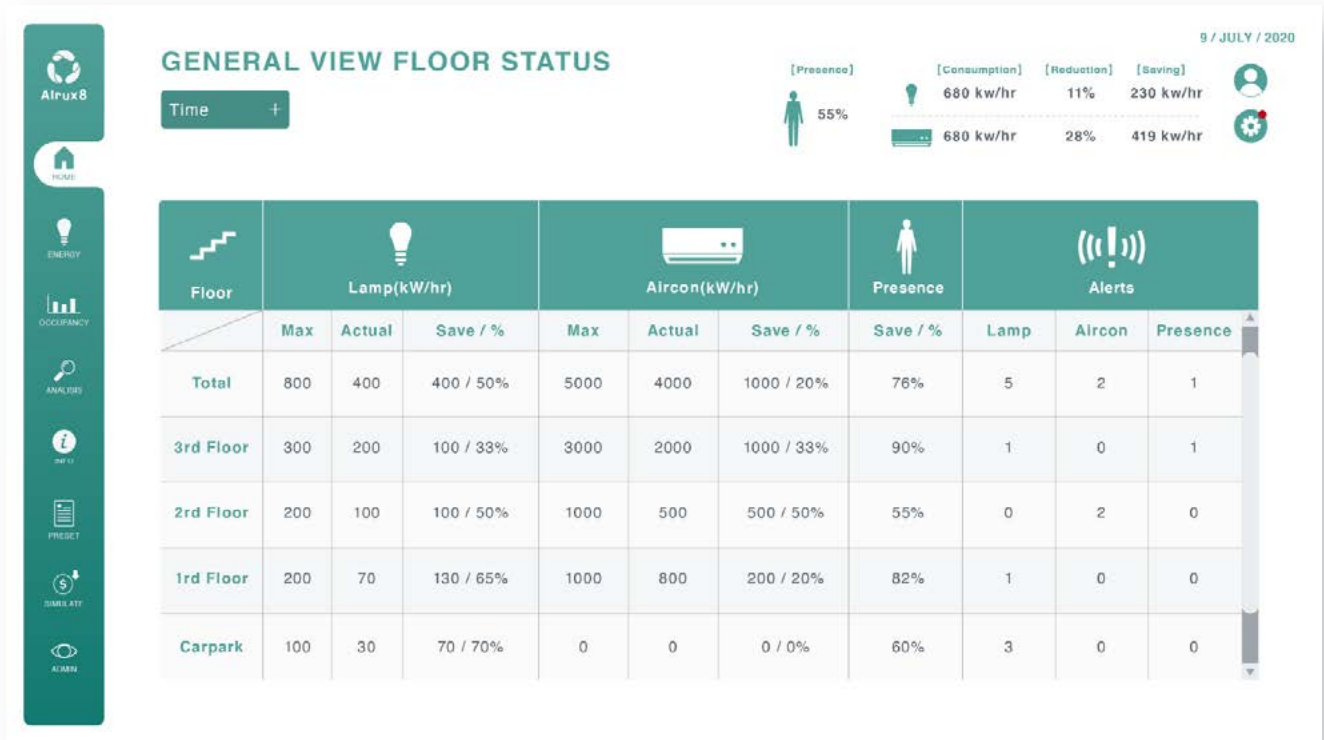

Data Analytics

Heat mapping data history enable facility teams to improve space management and occupant experience.

SYSTEM TECHNOLOGY ARCHITECTURE

OUR SYSTEM AT A GLANCE

Energy Usage

Lighting and HVAC energy consumption is tabulated and compiled into weekly report, with detailed breakdown to aid in savings

PRESENCE ANALYSIS

9 / JULY / 2020

Day + Total +

PRESENCE ANALYSIS

9 / JULY / 2020

Week + Total +

Data Overview

Comprehensive day to week data overview of energy consumption levels.