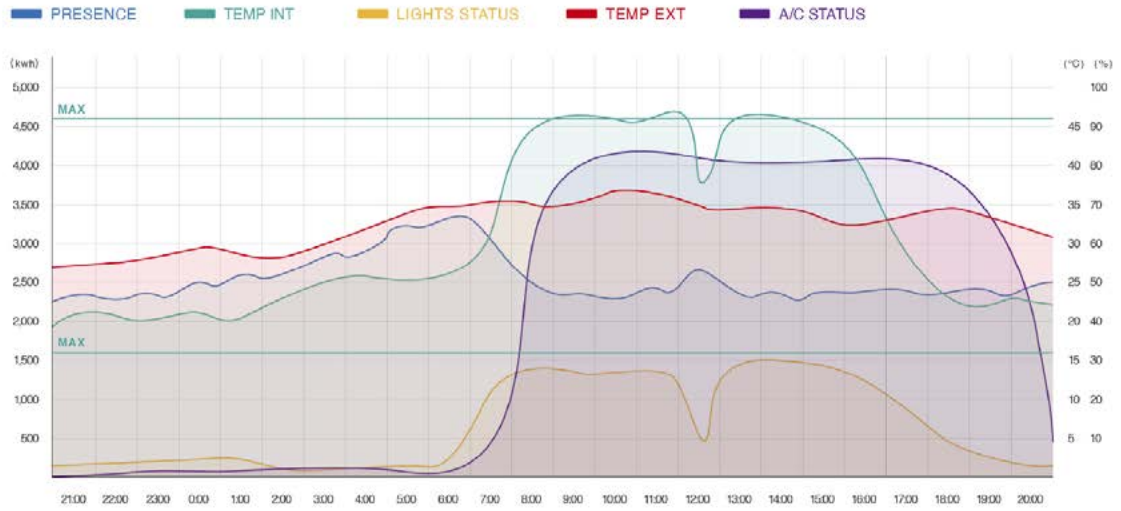

Data Analytics

Heat mapping data history enable facility teams to improve space management and occupant experience.

SYSTEM TECHNOLOGY ARCHITECTURE

OUR SYSTEM AT A GLANCE

Energy Usage

Lighting and HVAC energy consumption is tabulated and compiled into weekly report, with detailed breakdown to aid in savings

PRESENCE ANALYSIS

9 / JULY / 2020

Day + Total +

PRESENCE ANALYSIS

9 / JULY / 2020

Week + Total +

Data Overview

Comprehensive day to week data overview of energy consumption levels.