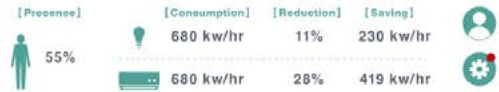

Data Analytics

Heat mapping data history enable facility teams to improve space management and occupant experience.

SYSTEM TECHNOLOGY ARCHITECTURE

OUR SYSTEM AT A GLANCE

Energy Usage

Lighting and HVAC energy consumption is tabulated and compiled into weekly report, with detailed breakdown to aid in savings

PRESENCE ANALYSIS

9 / JULY / 2020

Day + Total +

PRESENCE ANALYSIS

9 / JULY / 2020

Week + Total +

Data Overview

Comprehensive day to week data overview of energy consumption levels.